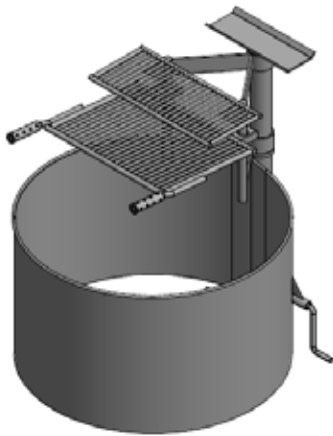

GRILLS & FIRE RINGS

Allow park patrons to build fires and cook safely

Round Grills

- Adjustable height swivel grill; condiment and warming trays standard
- In-ground mount (2" diameter pole) and surface mount (tippable) styles available
- Ring produced with 11-gauge sheet steel and includes six 1" holes in ring for venting
- Simple 30" fire ring available for when no grill or mounting is required

Stand-Up Grills

- Adjustable height grill with condiment tray
- In-ground mount
- Produced with heavy-gauge sheet steel

<i>ITEM</i>	<i>MODEL</i>	<i>SIZE</i>
Fire Pit Grill, In-Ground Mount	FRNDGRILLGM	30"round x 12"h
Fire Pit Grill, Surface Mount	FRNDGRILLSM	30"round x 12"h
Fire Pit Grill ADA, Surface Mount	FRNDGRILLADA	30"round x 18"h
Fire Ring	FFIRERING30	30"round x 12"h
Stand-Up Grill	FRECGRILL	18"d x 24"w x 49"h